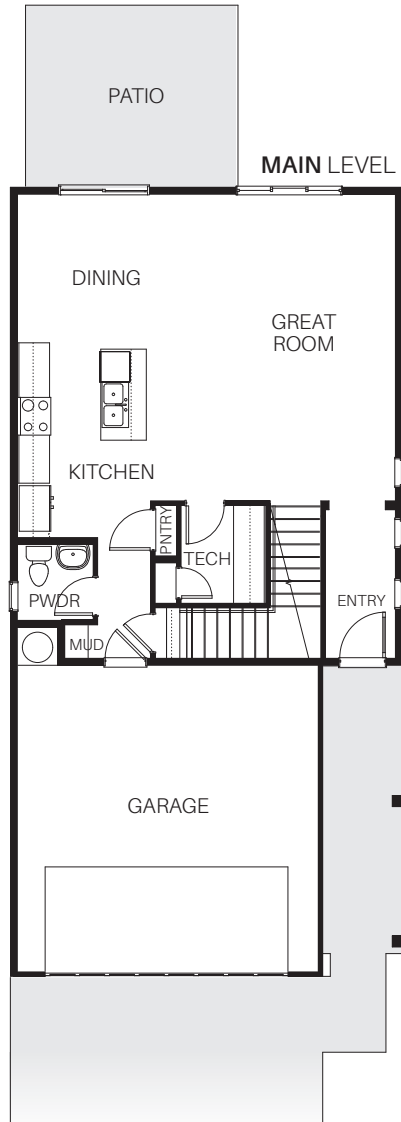

BILTMORE

BLACKROCK
HOMES

3 bed

2.5 bath

2 car

1784 sq ft

BlackrockHomes.com

Actual floorplan may vary from pictured plan and subject to change without notification. See Sales Team for more details. BTVA.